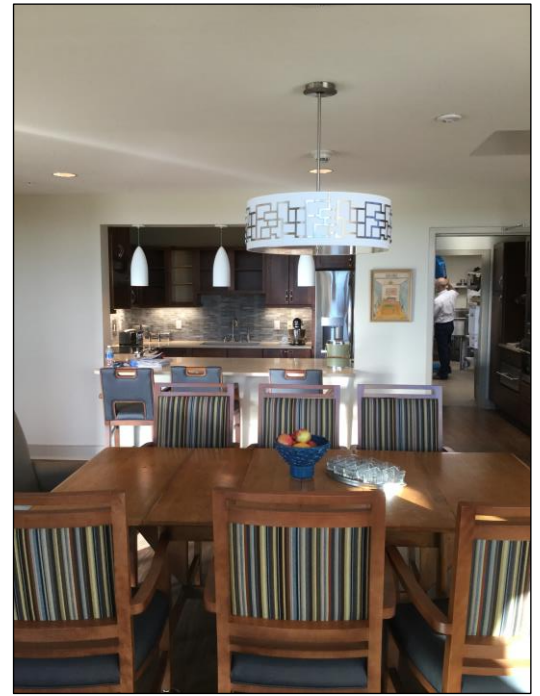

April 20, 2017

Dear Fair Haven Family and Friends:

Did you know that while we are undergoing amazing transformations here in Birmingham, we have also been completing a similar project to transform a sister community in Dothan? On April 27 at 11:30 am, we are hosting a Ribbon-Cutting and Dedication Celebration at Wesley Place on Honeysuckle to mark the beginning of a new era for our Dothan residents! They, too, are now enjoying new households and neighborhoods in the look and feel of home. The decorating style at Wesley Place on Honeysuckle is very fitting to tastes in the Wiregrass Area, as Fair Haven's styles are very fitting for our Greater Birmingham area tastes. So this month, we share with you our joy in the completion of construction in Dothan, and the dreams that have now been realized for the benefit of those who live with us, and those who will call Wesley Place on Honeysuckle their home in the future. Our residents are why we do what we do.

April Spotlight... **Celebrating the NEW Wesley Place on Honeysuckle**

The Rehab Inn Household at Wesley Place on Honeysuckle

Two promotional photos taken during a photo shoot featuring The Rehab Inn

I look forward to sharing with you again next month as our journey continues. Thank you for your continued support of Fair Haven.