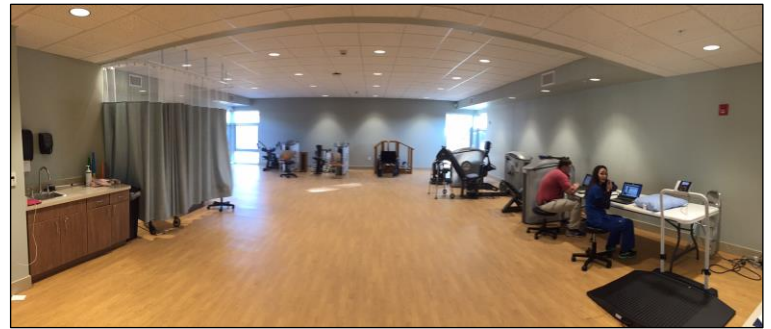

April 20, 2017

Dear Fair Haven Family and Friends:

Did you know that while we are undergoing amazing transformations here in Birmingham, we have also been completing a similar project to transform a sister community in Dothan? On April 27 at 11:30 am, we are hosting a Ribbon-Cutting and Dedication Celebration at Wesley Place on Honeysuckle to mark the beginning of a new era for our Dothan residents! They, too, are now enjoying new households and neighborhoods in the look and feel of home. The decorating style at Wesley Place on Honeysuckle is very fitting to tastes in the Wiregrass Area, as Fair Haven's styles are very fitting for our Greater Birmingham area tastes. So this month, we share with you our joy in the completion of construction in Dothan, and the dreams that have now been realized for the benefit of those who live with us, and those who will call Wesley Place on Honeysuckle their home in the future. Our residents are why we do what we do.

April Spotlight... **Celebrating the NEW Wesley Place on Honeysuckle**

The Rehab Inn Household at Wesley Place on Honeysuckle

Two promotional photos taken during a photo shoot featuring The Rehab Inn

I look forward to sharing with you again next month as our journey continues. Thank you for your continued support of Fair Haven.